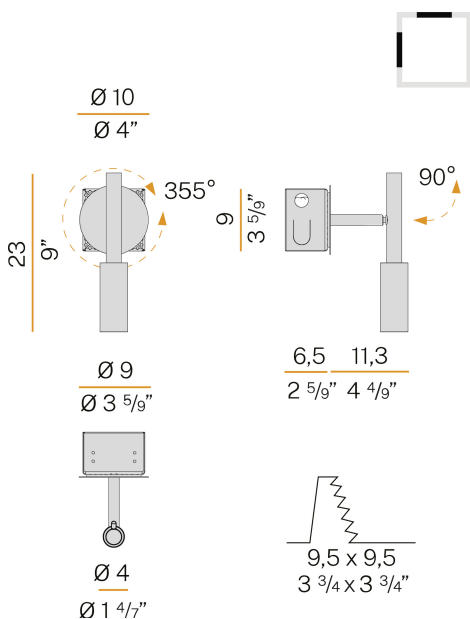

Turned brass end cap in polyacrylic paint.

Recessed housing for masonry or plasterboard, in pickled sheet metal in polyacrylic paint.

Pickled sheet metal brackets for plasterboard fixing.

Built-in hole dimension: 95x95mm (3,7x3,7")

Technical drawing

Application

Polar diagram