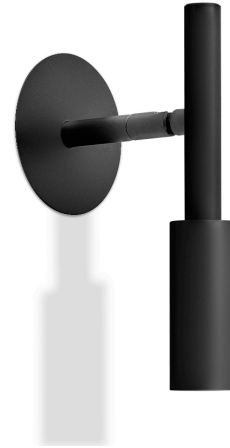

PANZERI

Tubino

220-240V AC ON-OFF
X07306.001.0501

● mat black

Data sheet

CODE	X07306.001.0501
SYSTEM POWER CONSUMPTION	6,5W
EFFICACY	56.5lm/W
LIGHT SOURCE	LED
LIGHT SOURCE LIFETIME	L70 (B50) 80.000h
COLOUR TEMPERATURE	2700K Ra>90
LIGHT DISTRIBUTION	adjustable
POWER SUPPLY	220-240V AC
FREQUENCY	50/60Hz
ELECTRICAL CONFIGURATION	ON-OFF
DRIVER	integrated included
NOMINAL LUMINOUS FLUX	475lm
LUMEN OUTPUT	339lm
EFFICIENCY	71.4%
WEIGHT	1,09 Kg
PROTECTION DEGREE	IP20
COLOUR TOLLERANCES	SDCM 3
PACKING DIMENSIONS (CM)	14,0 x 24,0 x 29,0

Lighting fixture for ceiling or wall semi-built-in installation for interiors, with swivelling light beam.

Pickled sheet metal fixing disk in white polyacrylic paint.

Pickled sheet metal wall plate in white, champagne, mat black, bronze or titanium polyacrylic paint.

Turned brass joints in polyacrylic paint.

Turned aluminium structure in polyacrylic paint.

Turned aluminium head rotating on two axes in polyacrylic paint.

Modelled polycarbonate diffuser with opaline finish.

Turned brass end cap in polyacrylic paint.

Recessed housing for masonry or plasterboard, in pickled sheet metal in polyacrylic paint.

Pickled sheet metal brackets for plasterboard fixing.

Built-in hole dimension: 95x95mm (3,7x3,7")